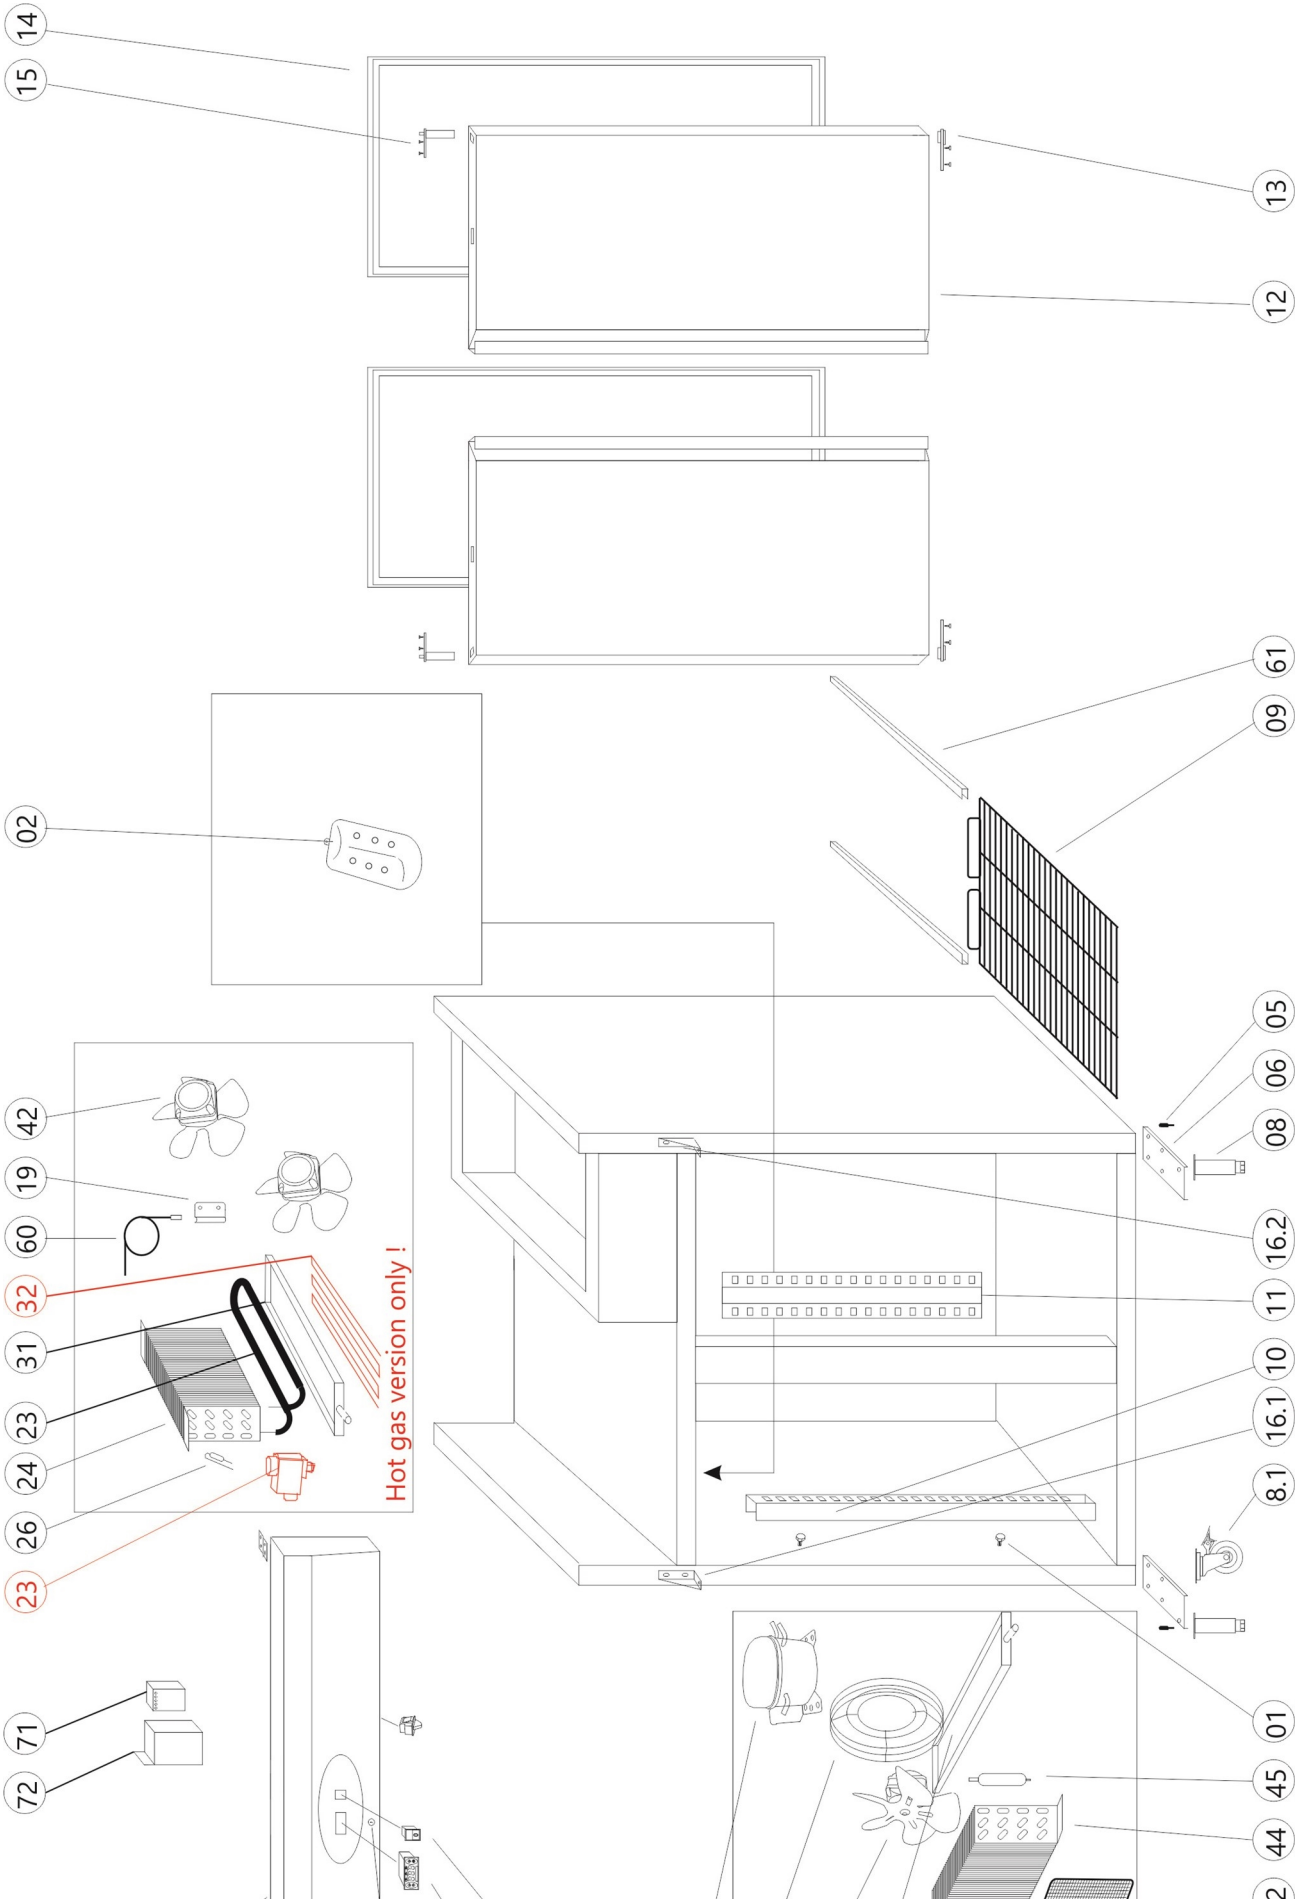

20196 / RF1420

Position	ItemNo	Description
01	10112	Support Located Nut
02	15545	LED Lamp
05	12824	Down Hinge Axis
06	12822	Down Hinge
08	14601	Leg 115-170 mm (4 Pcs)
09	15142	Shelf White 530x650 2/1 GN
10	12552	Side Support For Guides
11	12443	Back Support For Guides
12	11910	Door
	32136	Door 2020
13	12825	Down Hinge Axis Jacket
14	12587	Door Gasket
15	12937	Spring Hinge
16.1	32422	Top Hinge Left 2020
16.2	32423	Top Hinge Right 2020
19	13913	Sensor Fixed Clip
23	13229	Defrost Heating Element M-Shape
	15753	Solenoid Valve
24	14255	Evaporator
26	13284	Protector
31	11534	Evaporator Water Pan
32	13295	Water Pan Heater
40	11817	Compressor SC21CNX.2 R290
41	13305	Basket Guard Grill
42	13382	Condenser/Evaporator Fan
44	14114	Condenser
45	15724	Filter Drier 25 G
46	11424	Condensate Evaporate Pan
51	12870	Hinge For Front Panel
52	11024	Front Panel
53	10682	Lock
54	14066	Thermostat XR06CX 20A Relay Blue Display
55	13754	Main Switch
57	12187	Door Switch
60	13896	Probe NTC Dixell/Carel 10 Kohm
61	12517	Guides L/R (Set) U-Shape
62	10025	Filter 445x247
71	13675	Motor Contactor
72	10412	Cover For Contactor
8.1	14686	Wheels (4 Pcs)

2023-01-16

20196 / RF1420