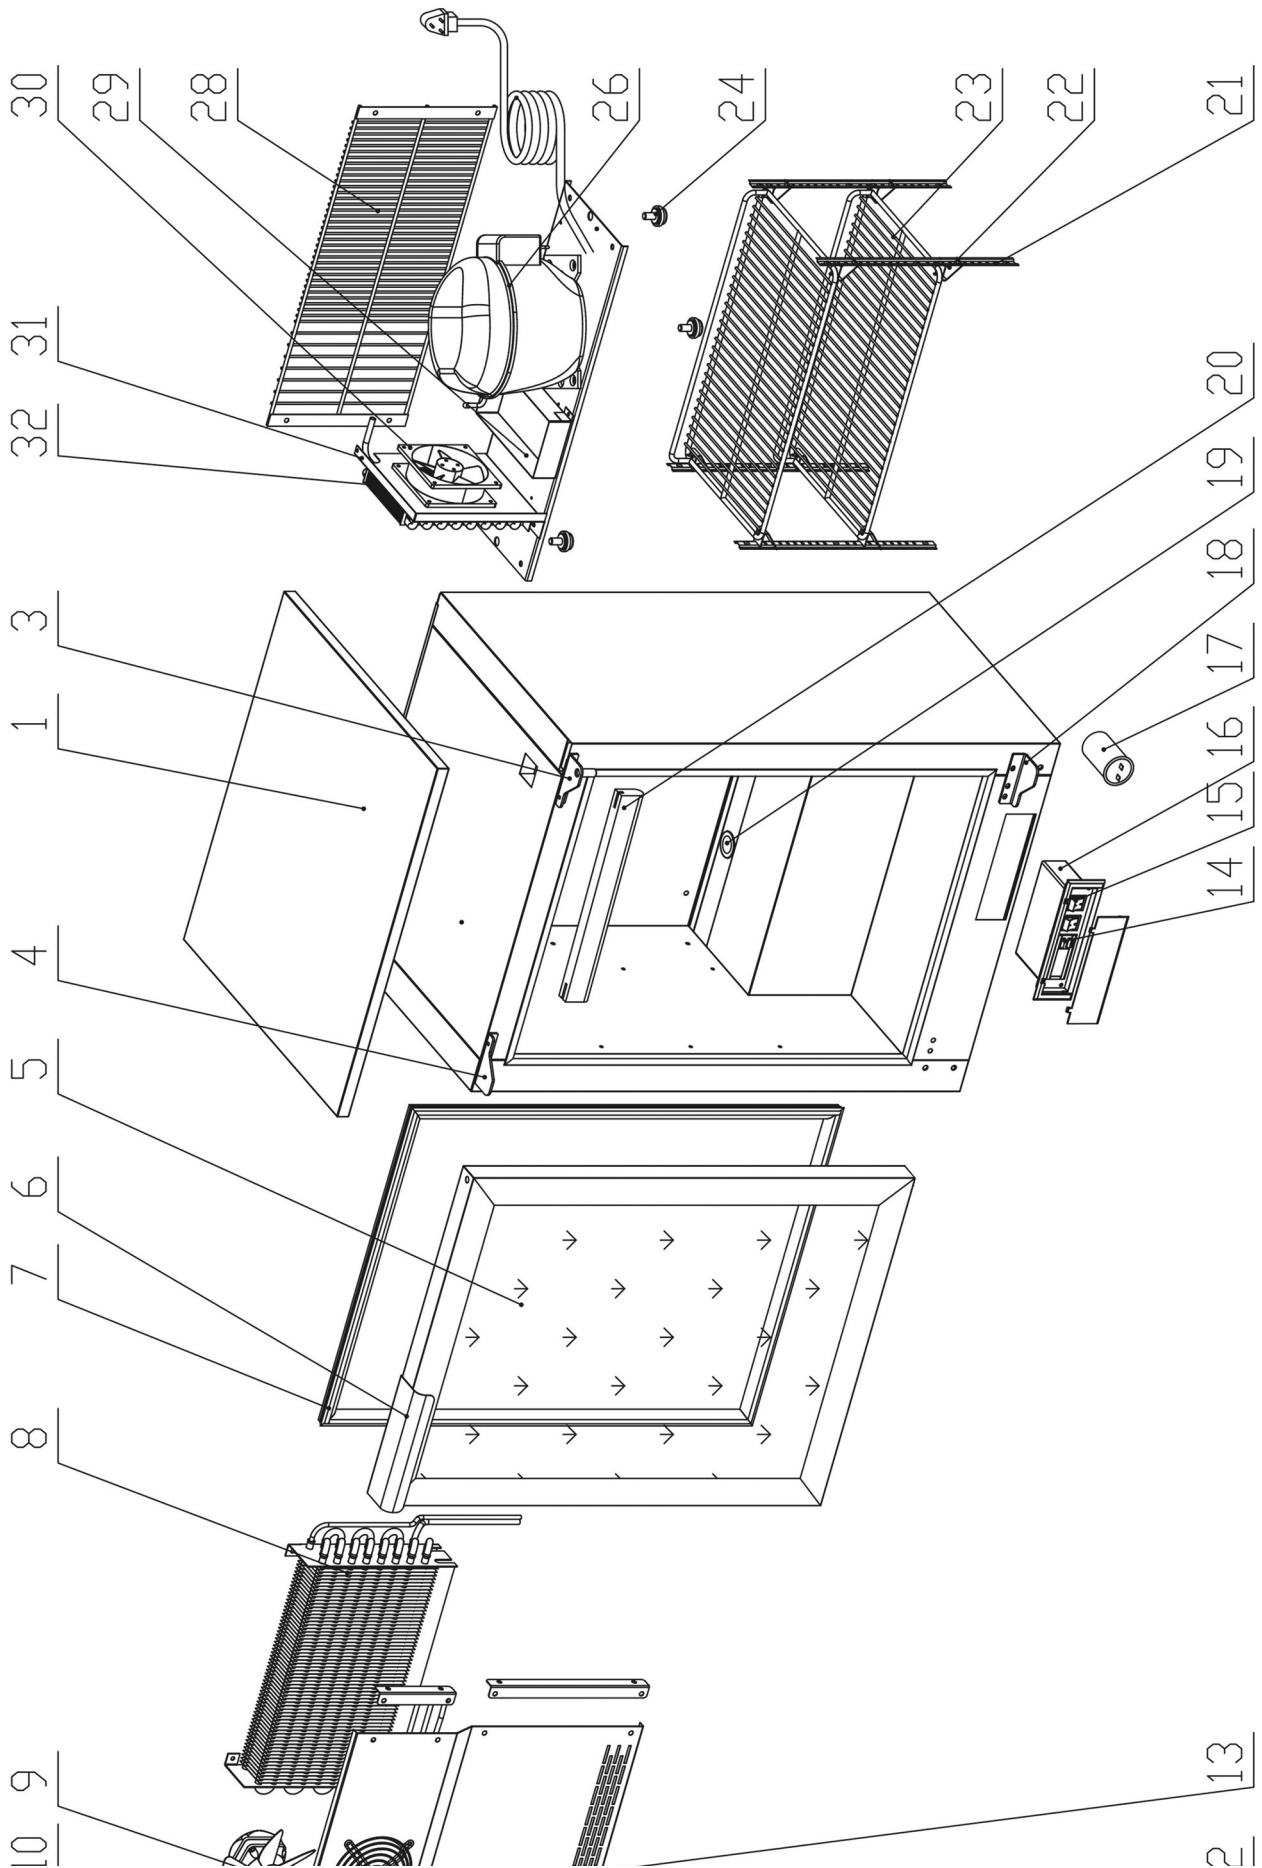

22563 / GF200VSG

Position	ItemNo	Description
01	11271	Top
03	12984	Top Hinge Right
04	12969	Top Hinge Left
05	12233	Glass Door
06	12666	Handle
07	12574	Gasket 2020
08	14238	Evaporator
09	13401	Evaporator Fan
10	13913	Sensor Fixed Clip
11	13515	Fan Cover Bracket
12	14419	Evaporator Cover Bracket
13	14375	Evaporator Cover
14	14066	Thermostat XR06CX 20A Relay Blue Display
15	13754	Main Switch
16	13946	Thermostat Box
17	11883	Capacitor For Door Heater
18	12736	Bottom Hinge
19	11446	Drain Pipe
20	15567	LED Light
21	14991	Rail For Shelves
22	15082	Shelf Clip
23	15188	Wire Shelf
24	14555	Adjustable Feet
26	11703	Compressor EMT2125U R290
28	11830	Compressor Grill
29	11582	Water Pan
30	13322	Condenser Fan
31	13355	Condenser Fan Bracket
32	14089	Condenser
33	15617	LED Power Supply

2023-01-16

22563 / GF200VSG