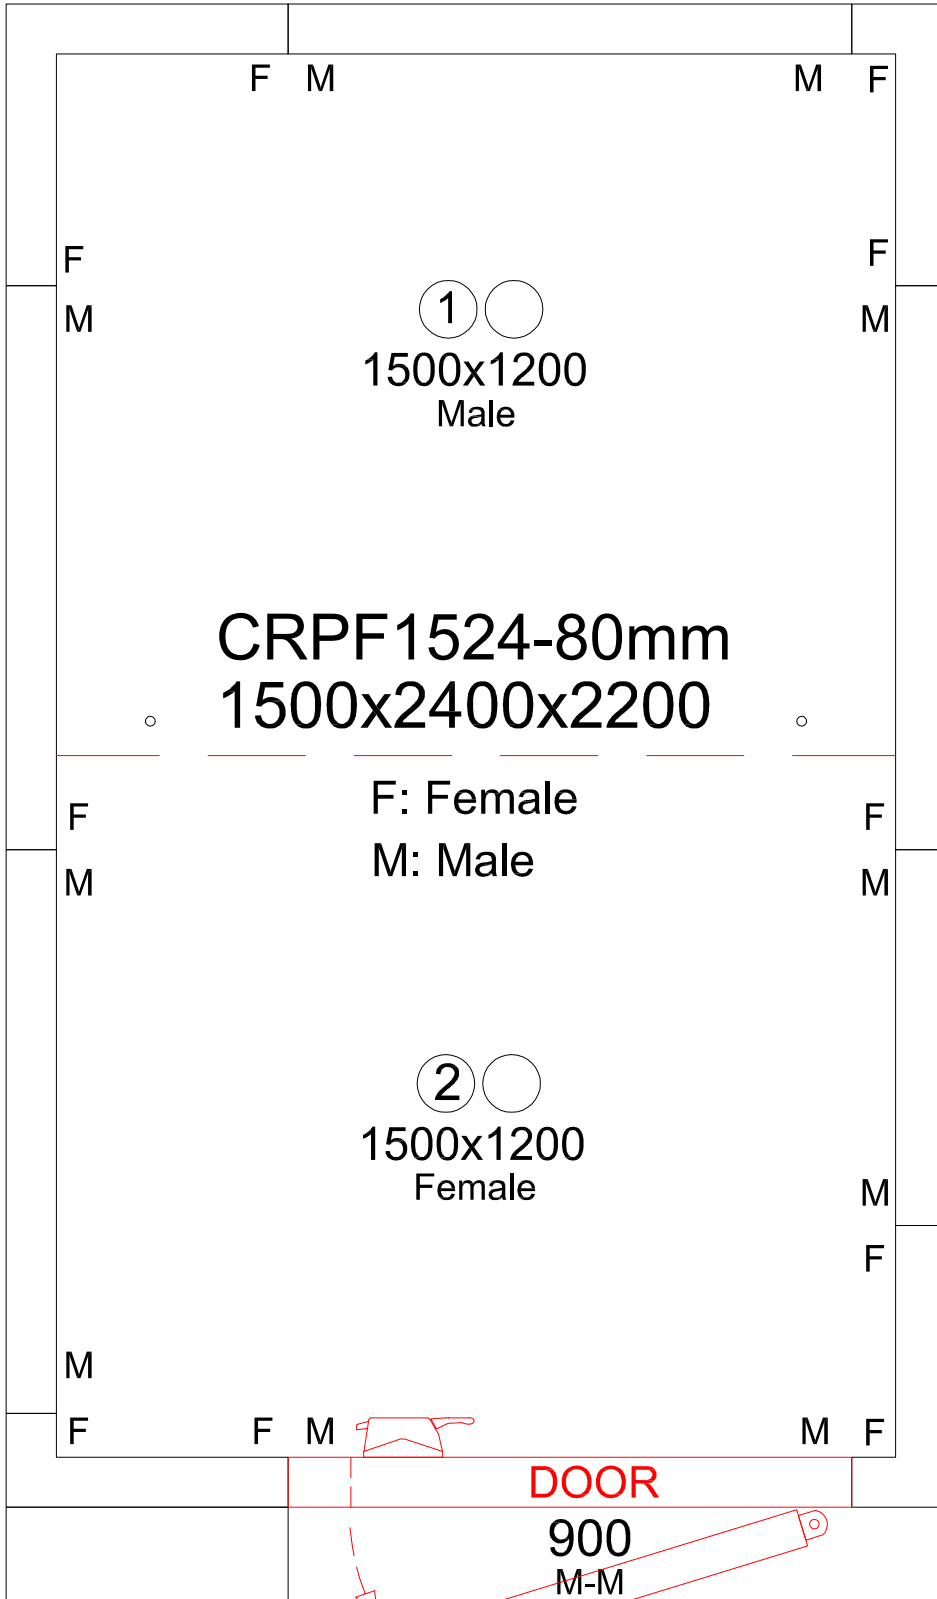

1500

450x450

F-F
80mm
2200

900

M-M
80mm
2200

450x150

F-F
80mm
2200
RIGHT

1
1500x1200
Male

CRPF1524-80mm
1500x2400x2200

F: Female
M: Male

2
1500x1200
Female

900

M-F
80mm
2200

900

F-M
80mm
2200

2400

600

M-M
80mm
2200

900

M-M
80mm
2200

450x150

F-F
80mm
2200
LEFT

DOOR

900

M-M
80mm
2200

450x150

F-F
80mm
2200
LEFT