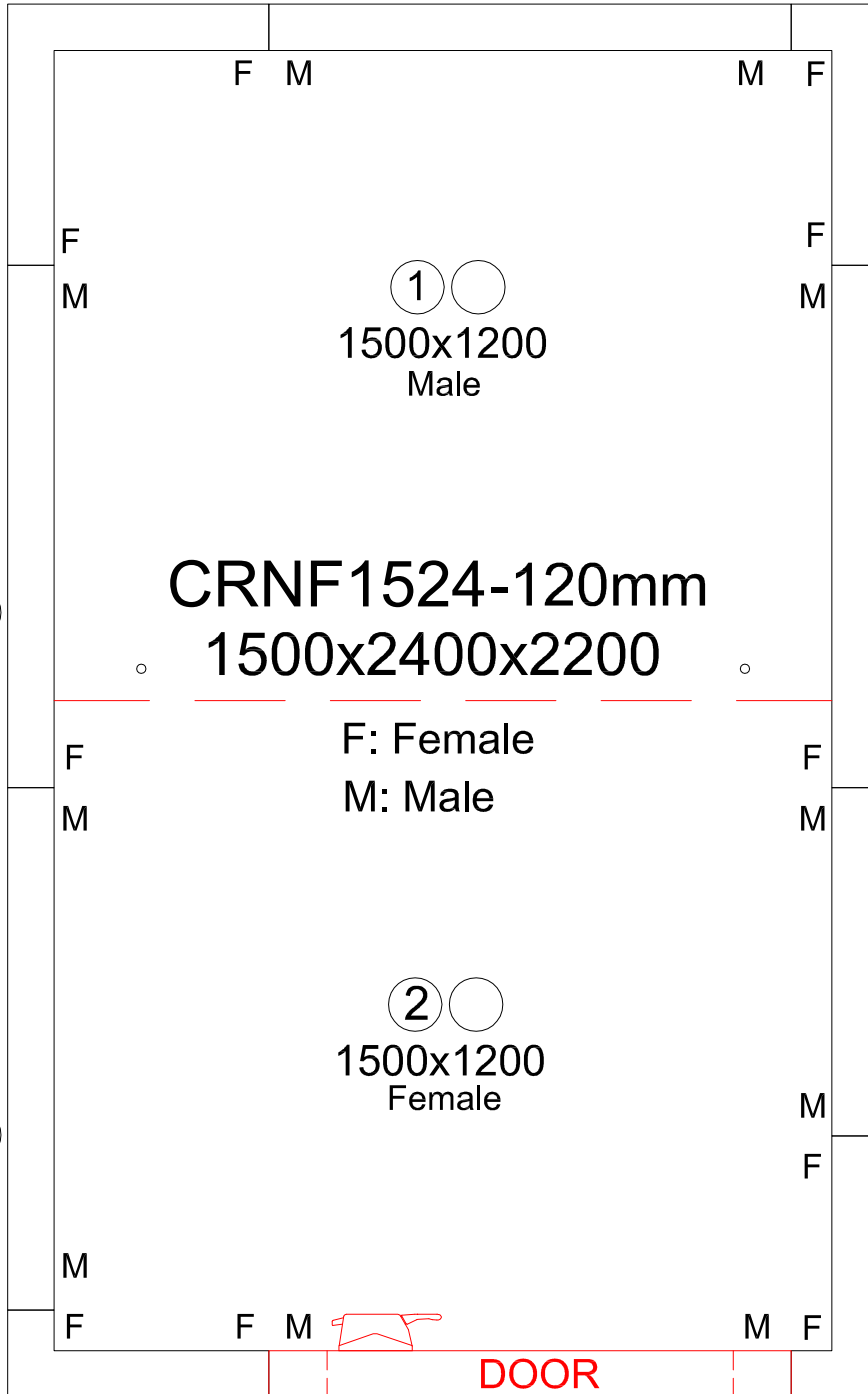

1500

450x450

F-F
120mm
2200

900

M-M
120mm
2200

450x150

F-F
120mm
2200
RIGHT

1
1500x1200
Male

CRNF 1524-120mm
1500x2400x2200

F: Female
M: Male

2
1500x1200
Female

900

M-F
120mm
2200

900

F-M
120mm
2200

2400

600

M-M
120mm
2200

900

M-M
120mm
2200

450x150

F-F
120mm
2200
LEFT

DOOR

900

M-M
120mm
2200

450x150

F-F
120mm
2200
LEFT

TEFCOLD®