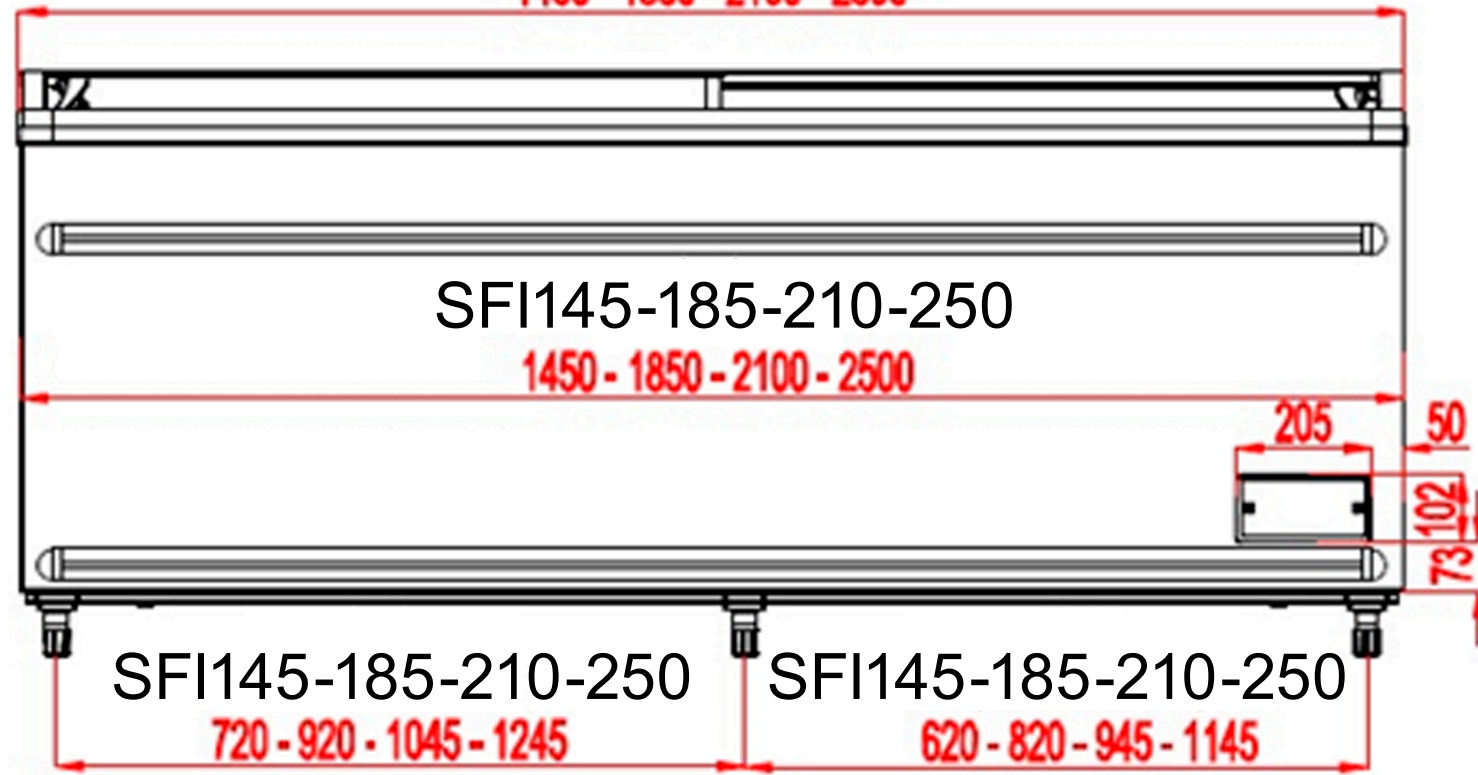

SFI145-185-210-250

1456 - 1856 - 2106 - 2506

TEFCOLD COOL PRODUCTS WORLDWIDE	Date: 220802
Model: SFI-Series	Rev.: 01
Dimensions	Rev. by: rfj
Drawing no.:	