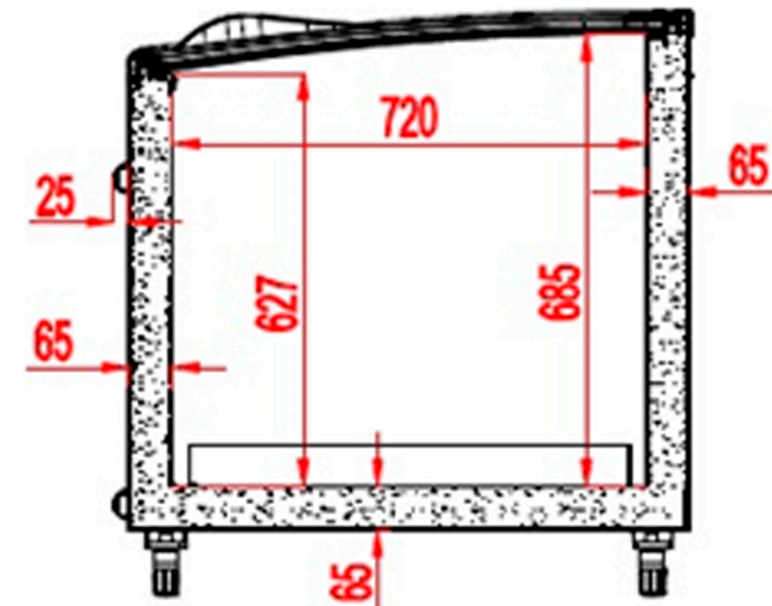

SFI145-185-210-250

1456 - 1856 - 2106 - 2506

TEFCOLD COOL PRODUCTS WORLDWIDE	Date: 220802
Model: SFI-Series	Rev.: 01
Dimensions	Rev. by: rfj
Drawing no.:	