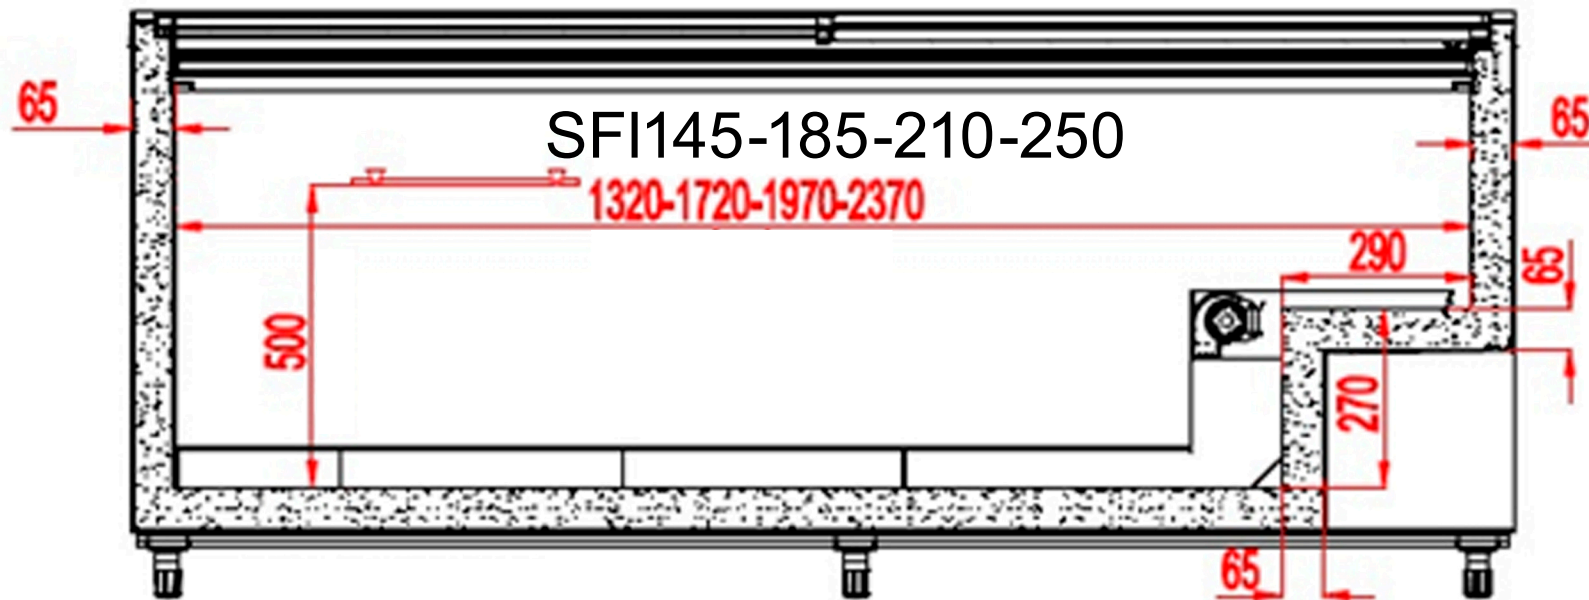

SFI145-185-210-250

1456 - 1856 - 2106 - 2506

TEFCOLD COOL PRODUCTS WORLDWIDE	Date: 220802
Model: SFI-Series	Rev.: 01
Dimensions	Rev. by: rfj
Drawing no.:	