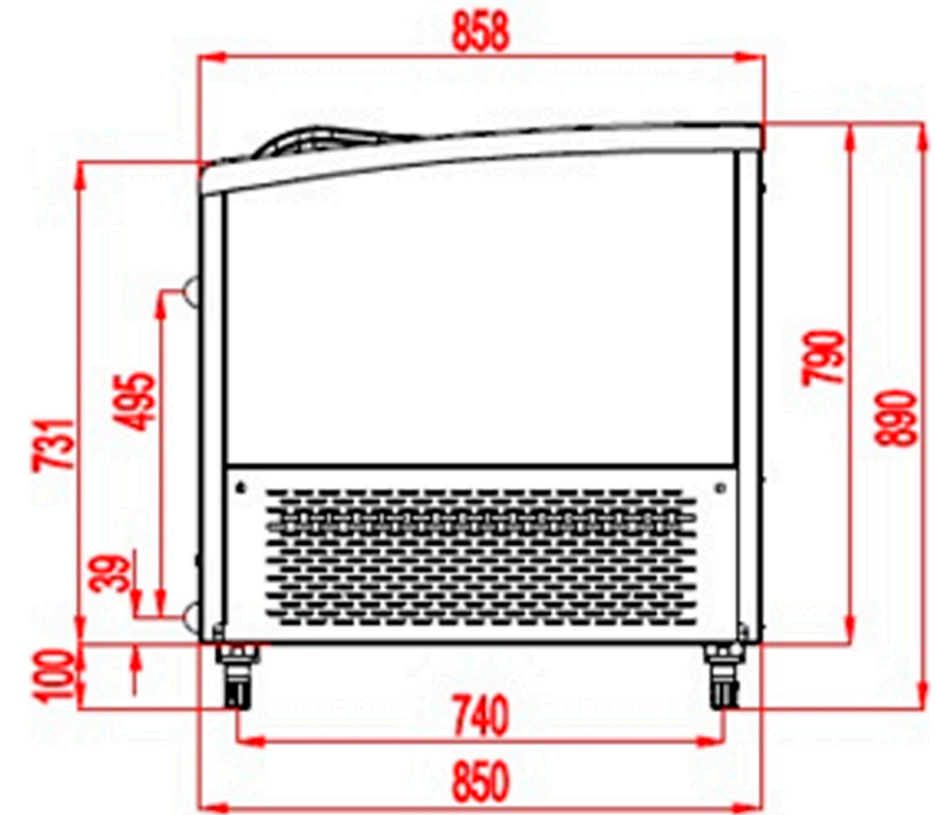

SFI145-185-210-250

1456 - 1856 - 2106 - 2506

TEFCOLD COOL PRODUCTS WORLDWIDE	Date: 220802
Model: SFI-Series	Rev.: 01
Dimensions	Rev. by: rfj
Drawing no.:	