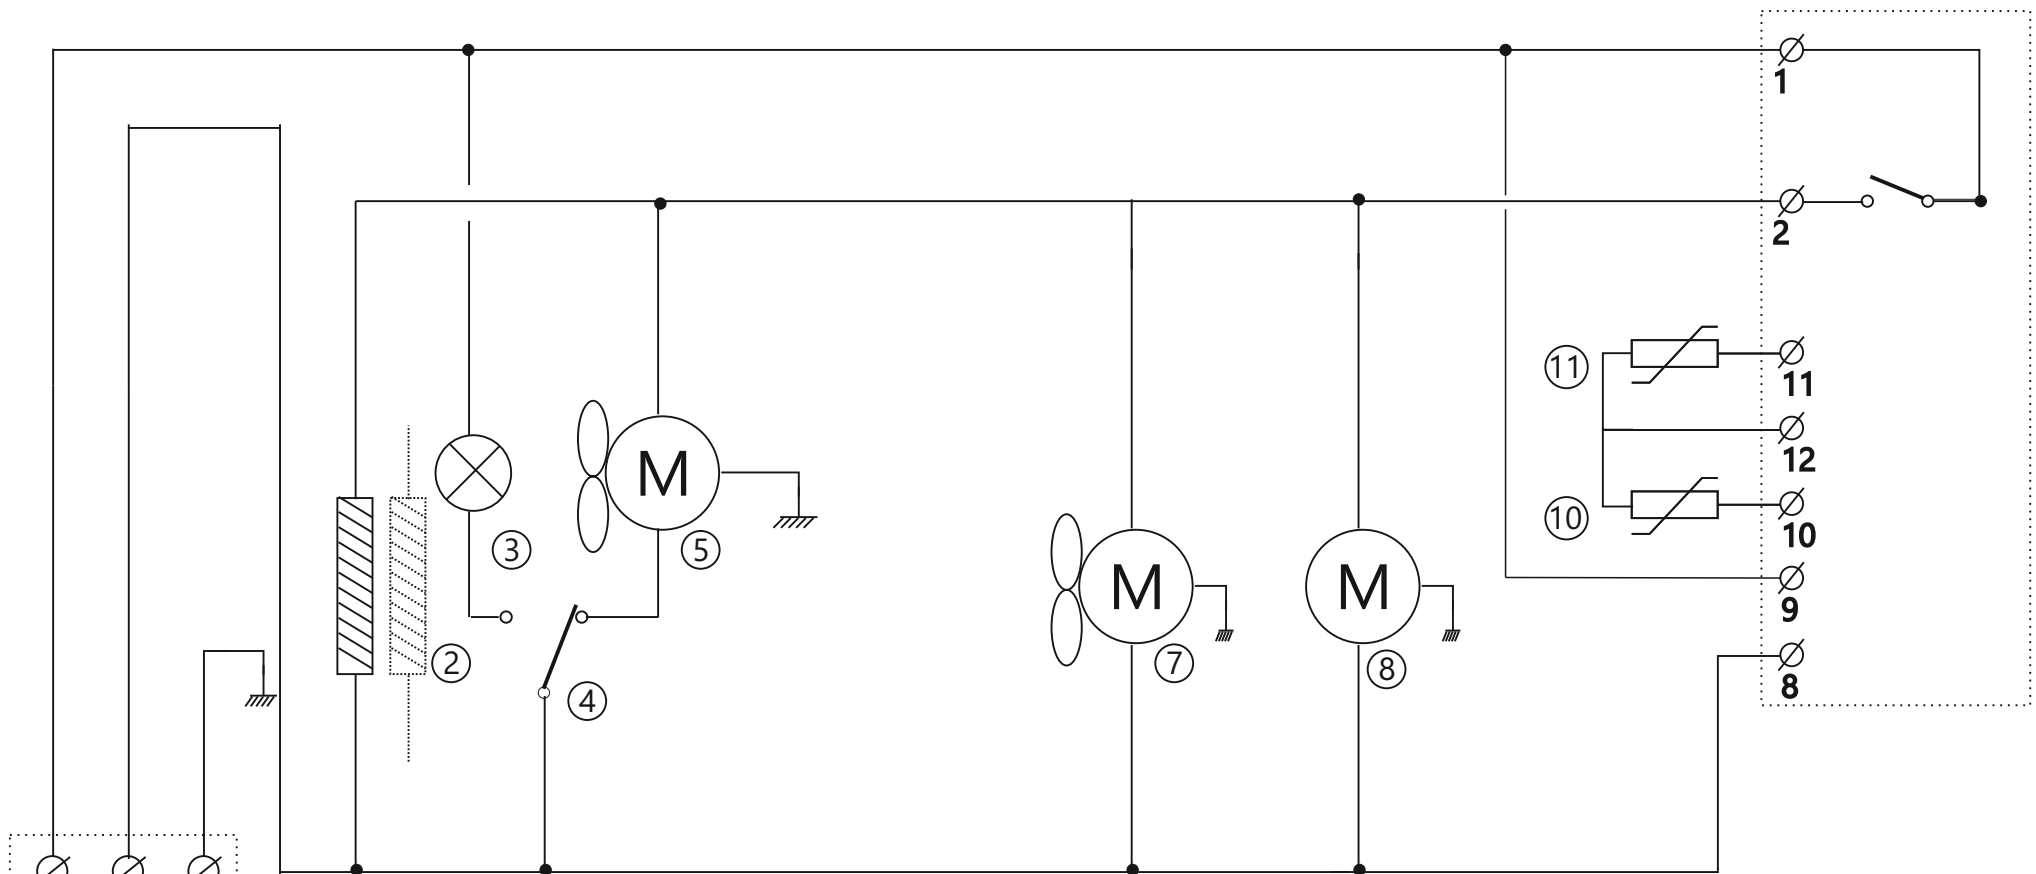

XW20LRH

② Door frame heater (Replacement in cabinet)

③ Internal LED light

④ Door switch

⑤ Evaporator fan

⑦ Condenser fan

⑧ Compressor

⑩ Evaporator probe

⑪ Cabinet probe