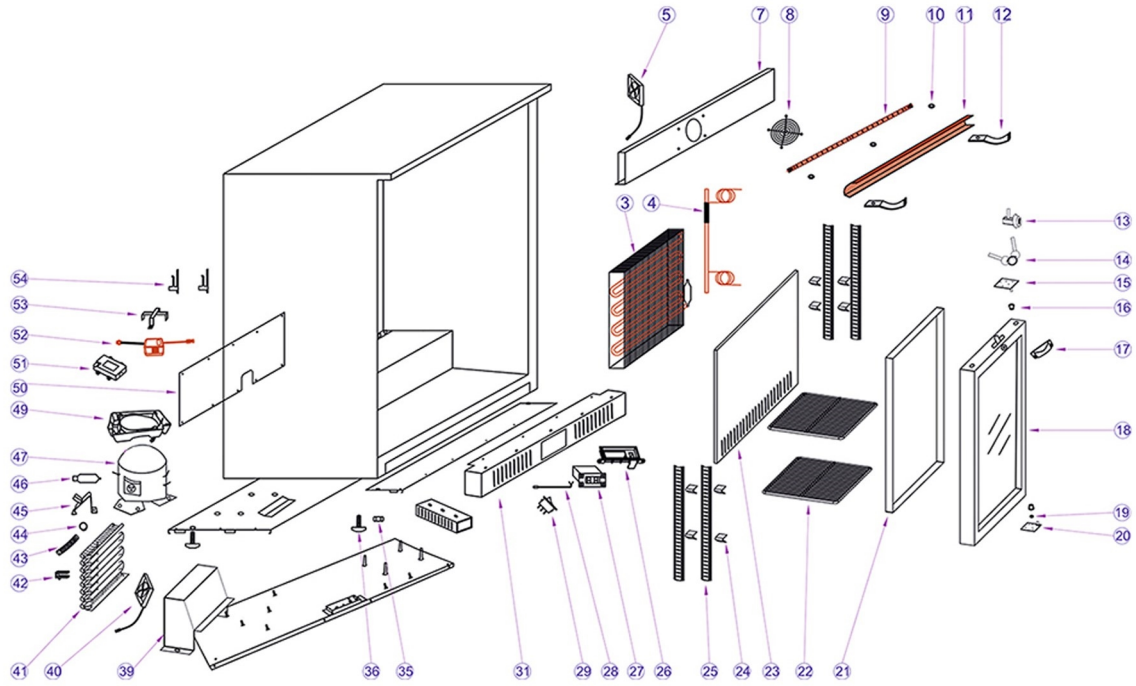

19985 / BA10H

Position	ItemNo	Description
03	14285	Evaporator
04	14526	Heat Exchanger
05	13411	Evaporator Fan 12 VDC
07	13433	Evaporator Fan Cover
08	13561	Finger Guard
09	15583	LED Light
10	10107	Silicone Pad
11	15412	Lamp Cover
12	15356	End Piece For Lamp Cover
13	10684	Lock
14	10673	Key
15	12956	Top Hinge
16	11960	Door Bushing
17	12682	Handle
18	12270	Glass Door Complete
19	10063	Nylon Washer
	15711	Filter Drier
20	12748	Bottom Hinge
21	12572	Enclose Bar(Gasket)
22	15032	Shelf
23	14396	Evaporator Cover
24	15084	Shelf Clip
25	14995	Rail For Shelves
26	13951	Thermostat Box
27	14062	Thermostat XR02CX Blue
	38636	Thermostat Blue
	42057	Thermostat DT-01
28	13873	NTC Probe
	42060	NTC Probe for Thermostat DT-01
29	13748	Light Switch
31	10840	Bottom Panel
35	10059	Nut
36	14571	Adjustment Feet
39	14170	Condenser Air Conductor
40	13463	Fan
41	14136	Condenser
42	13726	Wire Clamp
43	11438	Drain Hose
44	11423	Clamp For Drain Pipe
45	10048	Dry Filter Bracket
46	15711	Filter Drier
47	11738	Compressor HXL 140A R600A
49	11493	Drip Tray
50	10777	Back Plate
51	13652	Junction Box
52	13689	Power Supply
53	10026	Adaptor Bracket
54	13728	Wire Holder

19985 / BA10H

TEFCOLD Cool Products Worldwide	Date: 201204
Model: BA10H-I	Rev.: 02
Exploded view	Rev. by: rfj
Drawing no.:	