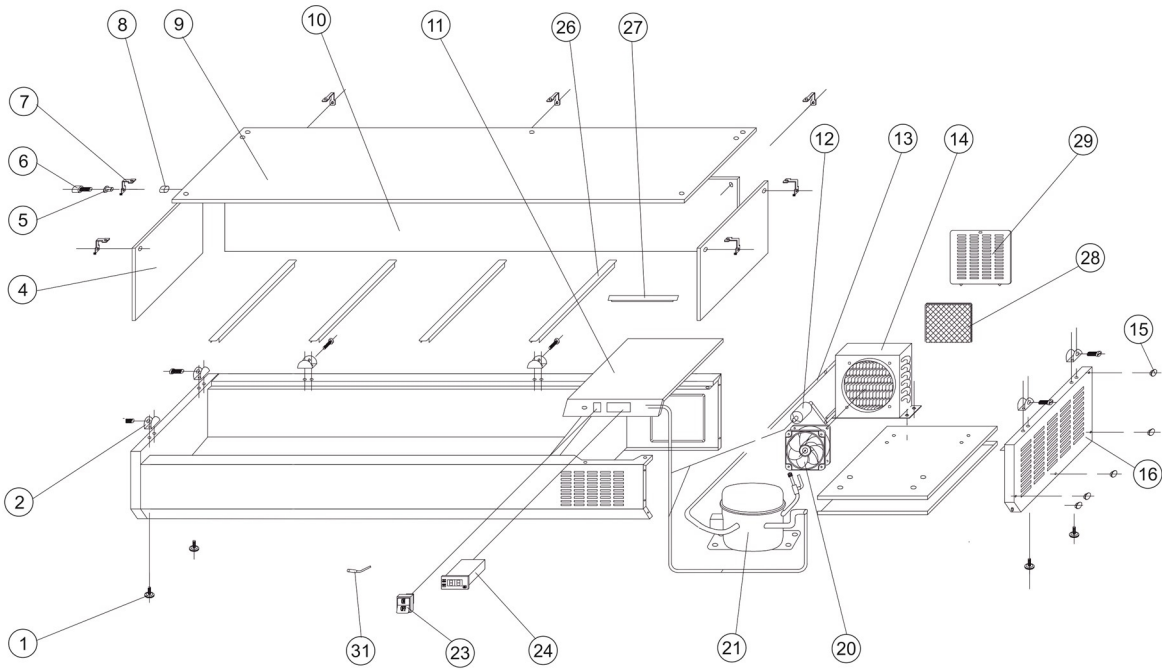

30825 / GVC33-150

Position	ItemNo	Description
01	14579	Feet M8
02	10499	Clips Glass Cover
04	10621	Side Glass
05	35045	Bushing
06	35046	Glass Fixed Bolt
07	35047	Glass Linked Clip
08	35048	Glass Clip Fixed Nut
09	35057	Top Glass
10	35058	Front Glass
11	35025	Unit Room Cover For Thermostat
12	15722	Filter Drier 20 G
13	13237	Defrost Water Coil
14	14193	Condensor
15	10068	Plastic Cap
16	35076	Side Cover
17	32629	Plug
20	13318	Cond./Evap. Fan Rah1238B
21	11725	Compressor HDL100A R600A
23	13754	Main Switch
24	14061	Thermostat XR02CX 2 Probes
26	14768	Divider For GN1/4 Pans 268x27 mm
27	14771	Divider For GN1/6 Pans 178x76 mm
28	10020	Filter 182 x 215 mm
29	35077	Air Flow Window
30	10039	Cover For Screw
31	13896	Probe NTC Dixell/Carel 10 Kohm

2023-01-16

30825 / GVC33-150

GVC33-nnn