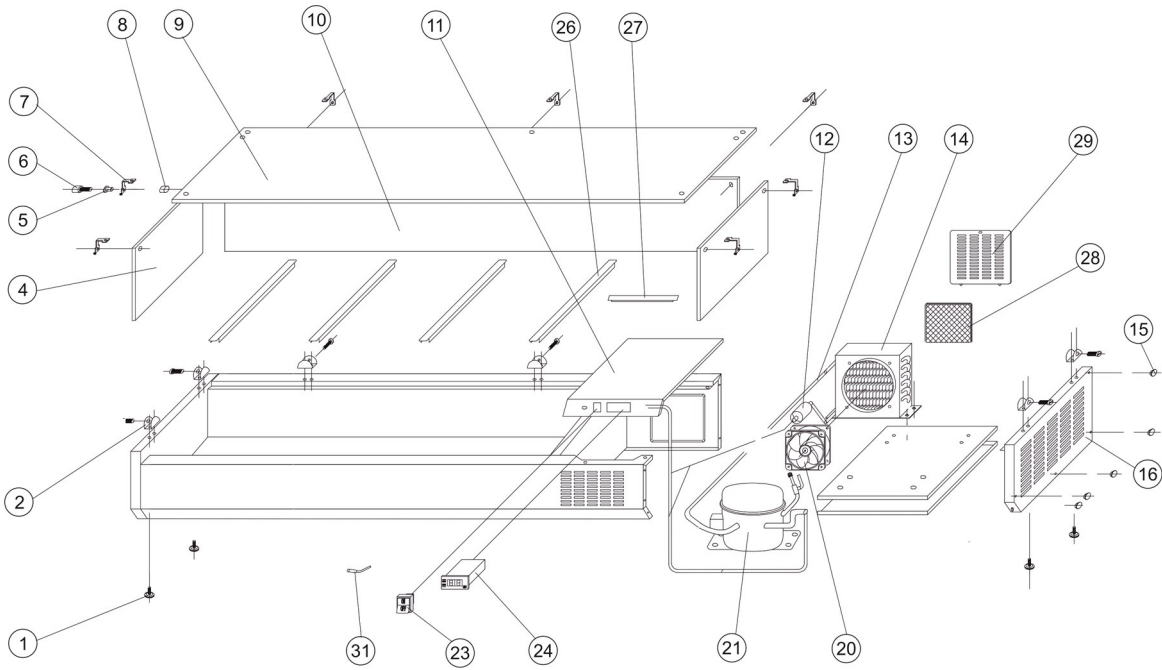

30827 / GVC33-120

Position	ItemNo	Description
01	14579	Feet M8
02	10499	Clips Glass Cover
03	12795	Cover Hinge Axis
04	10621	Side Glass
05	35045	Bushing
06	35046	Glass Fixed Bolt
07	35047	Glass Linked Clip
08	35048	Glass Clip Fixed Nut
09	35049	Top Glass
10	35050	Front Glass
11	35025	Unit Room Cover For Thermostat
12	15722	Filter Drier 20 G
13	13237	Defrost Water Coil
14	14193	Condensor
15	10068	Plastic Cap
16	35076	Side Cover
17	32629	Plug
20	13318	Cond./Evap. Fan Rah1238B
21	11725	Compressor HDL100A R600A
23	13754	Main Switch
24	14061	Thermostat XR02CX 2 Probes
26	14768	Divider For GN1/4 Pans 268x27 mm
27	14771	Divider For GN1/6 Pans 178x76 mm
28	10020	Filter 182 x 215 mm
29	35077	Air Flow Window
30	10039	Cover For Screw
31	13896	Probe NTC Dixell/Carel 10 Kohm

2023-01-16

30827 / GVC33-120

GVC33-nnn