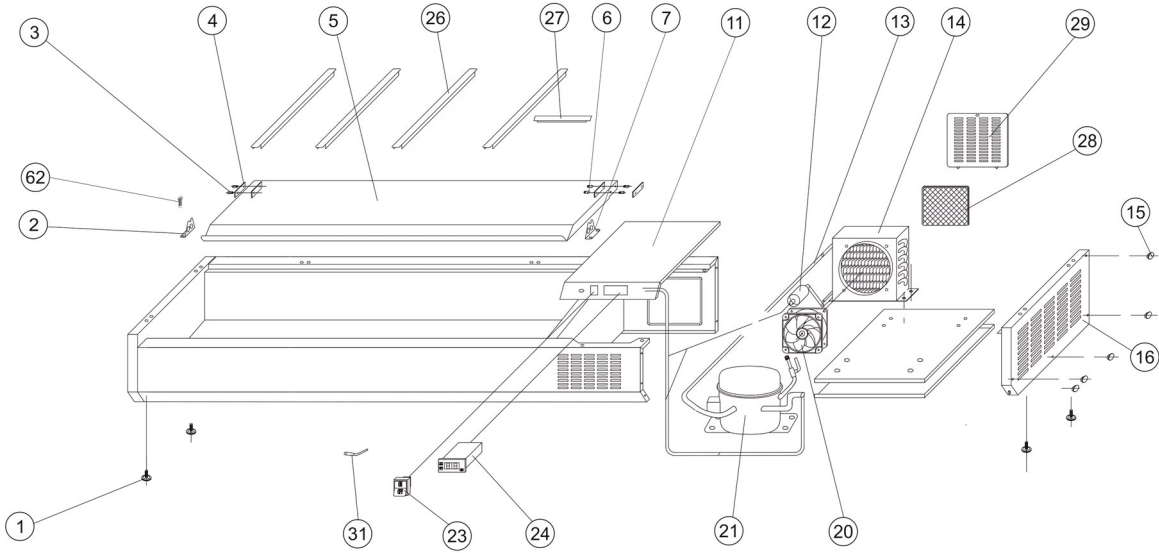

30828 / GVC33-120 S/S

Position	ItemNo	Description
01	14579	Feet M8
02	12800	Cover Hinge Right/Left
03	12795	Cover Hinge Axis
04	13169	Strengthening Board
05	13157	Stainless Steel Lid
06	12907	Nut For Cover Hinge Axis
11	35025	Unit Room Cover For Thermostat
12	15722	Filter Drier 20 G
13	13237	Defrost Water Coil
14	14193	Condensor
15	10068	Plastic Cap
16	35076	Side Cover
17	32629	Plug
20	13318	Cond./Evap. Fan Rah1238B
21	11725	Compressor HDL100A R600A
23	13754	Main Switch
24	14061	Thermostat XR02CX 2 Probes
26	14768	Divider For GN1/4 Pans 268x27 mm
27	14771	Divider For GN1/6 Pans 178x76 mm
28	10020	Filter 182 x 215 mm
29	35077	Air Flow Window
30	10039	Cover For Screw
31	13896	Probe NTC Dixell/Carel 10 Kohm

2023-01-16

30828 / GVC33-120 S/S

GVC33-nnn-S/S Lid